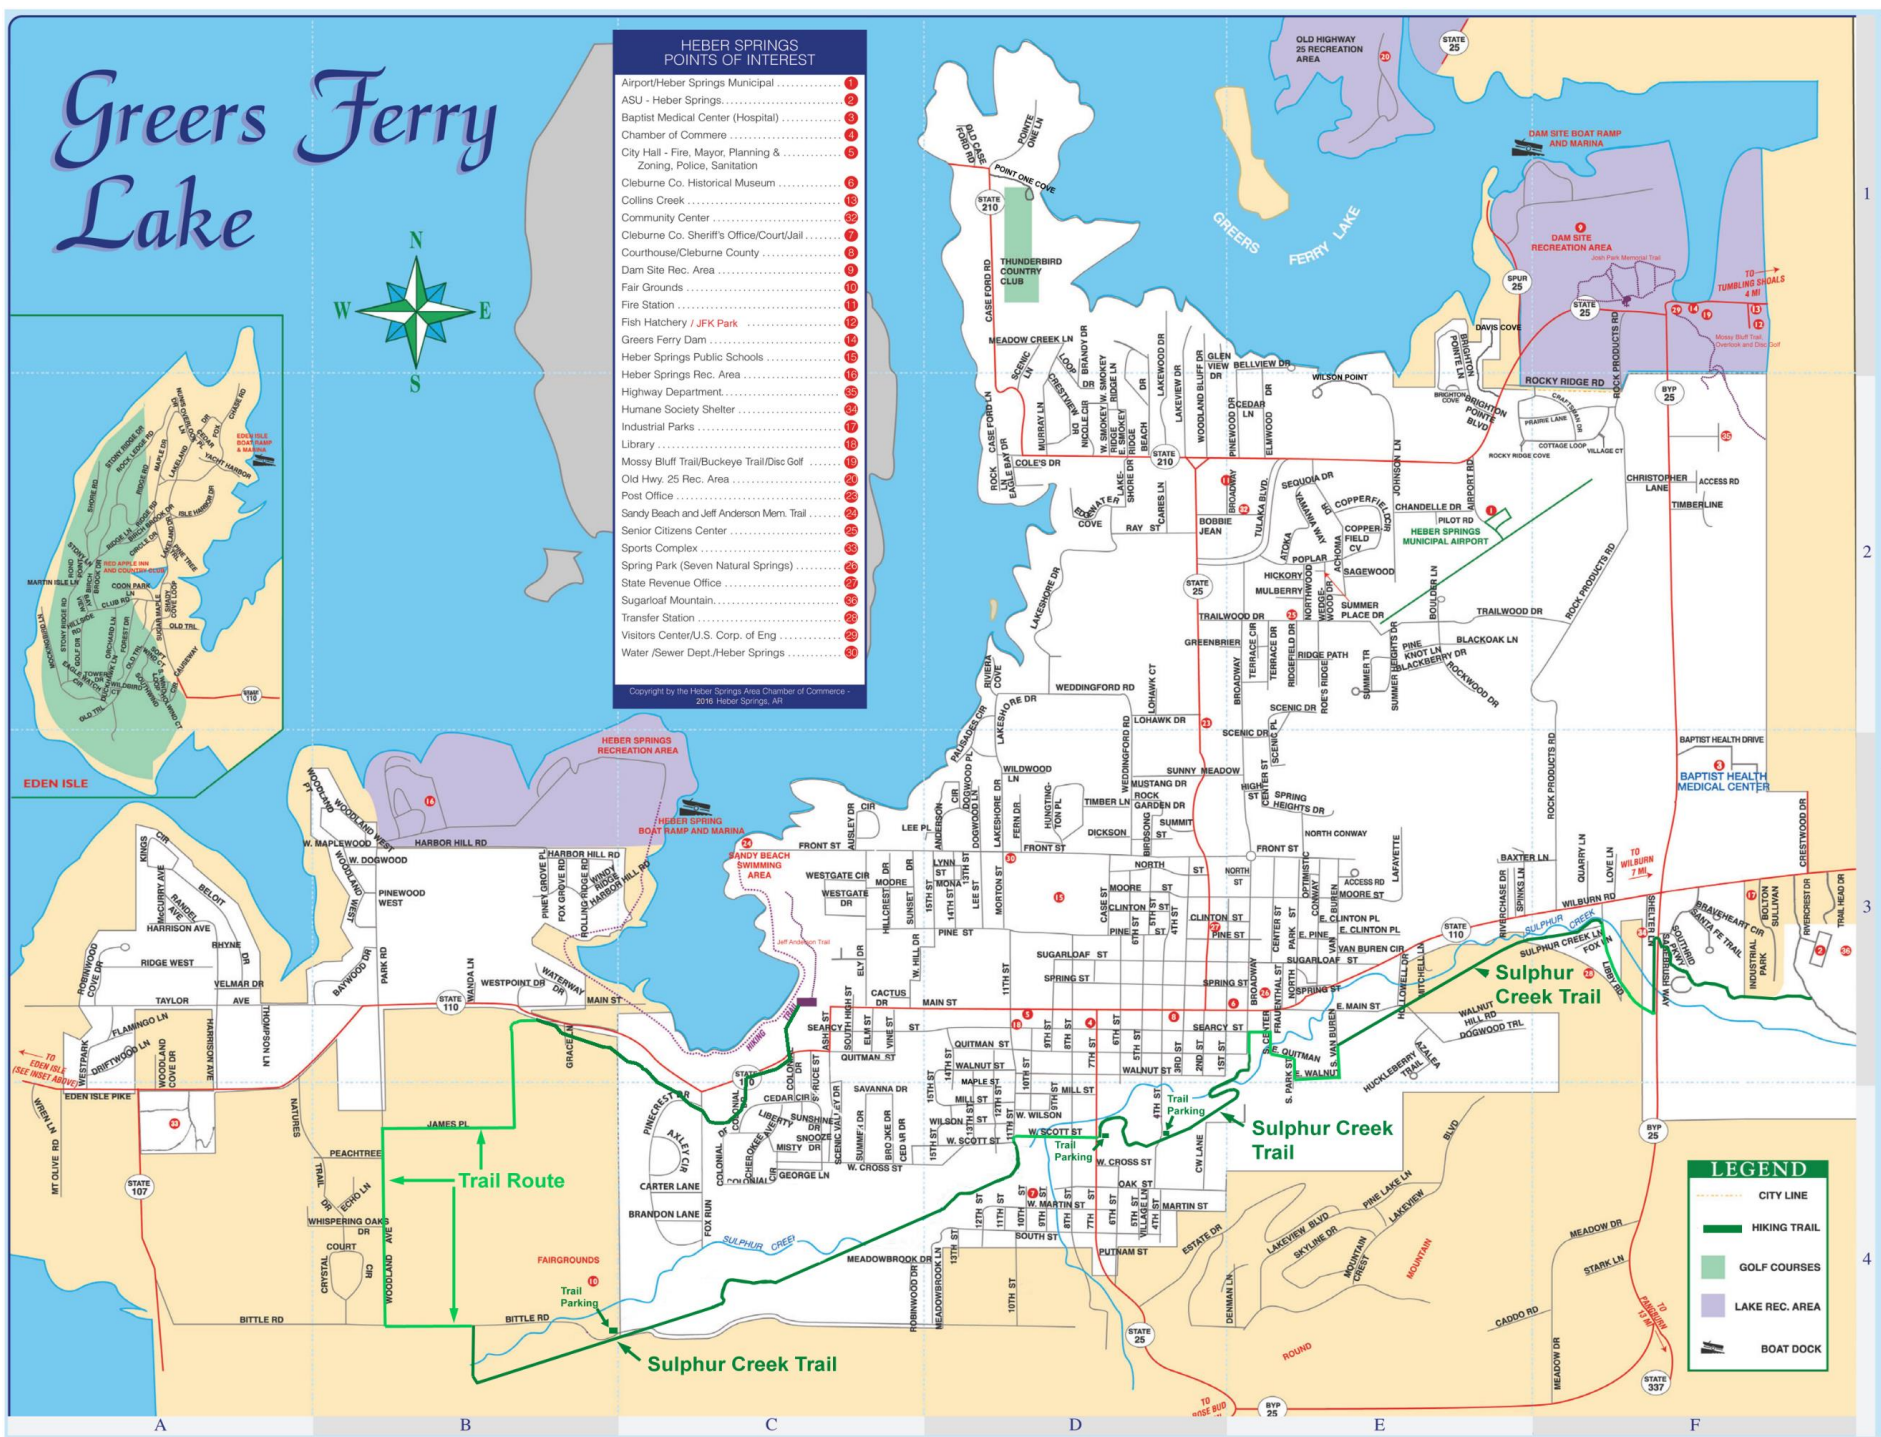

Greers Ferry Lake

HEBER SPRINGS POINTS OF INTEREST

- Airport/Heber Springs Municipal 1
- ASU - Heber Springs 2
- Baptist Medical Center (Hospital) 3
- Chamber of Commerce 4
- City Hall - Fire, Mayor, Planning & Zoning, Police, Sanitation 5
- Cleburne Co. Historical Museum 6
- Collins Creek 7
- Community Center 8
- Cleburne Co. Sheriff's Office/Court/Jail 9
- Courthouse/Cleburne County 10
- Dam Site Rec. Area 11
- Fair Grounds 12
- Fire Station 13
- Fish Hatchery / JFK Park 14
- Greers Ferry Dam 15
- Heber Springs Public Schools 16
- Heber Springs Rec. Area 17
- Highway Department 18
- Humane Society Shelter 19
- Industrial Parks 20
- Library 21
- Mossy Bluff Trail/Buckeye Trail/Disc Golf 22
- Old Hwy. 25 Rec. Area 23
- Post Office 24
- Sandy Beach and Jeff Anderson Mem. Trail 25
- Senior Citizens Center 26
- Sports Complex 27
- Spring Park (Seven Natural Springs) 28
- State Revenue Office 29
- Sugarloaf Mountain 30
- Transfer Station 31
- Visitors Center/U.S. Corp. of Eng 32
- Water /Sewer Dept./Heber Springs 33

LEGEND

- CITY LINE
- HIKING TRAIL
- GOLF COURSES
- LAKE REC. AREA
- BOAT DOCK